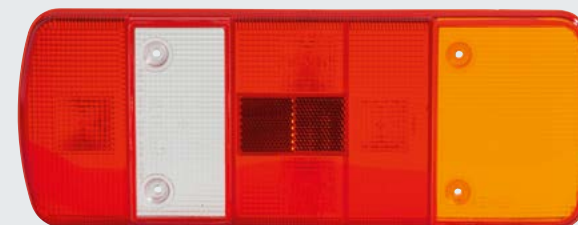

TAIL LAMP LENS

UP TO 25% OFF

Mercedes-Benz Trucks lenses are crafted to exact specifications, ensuring durability and safety. Their precise fit simplifies installation while reducing repair costs and maintaining the high standards your truck demands.

Suitable for	Version	Part Number	Special Offer Price
Actros 1-3, Axor 1-3, Econic	Left, up to MY 12/2013	A 002 544 12 90	£25.00
Actros 1-3, Axor 1-3, Econic	Right, up to MY 12/2013	A 002 544 16 90	£25.00