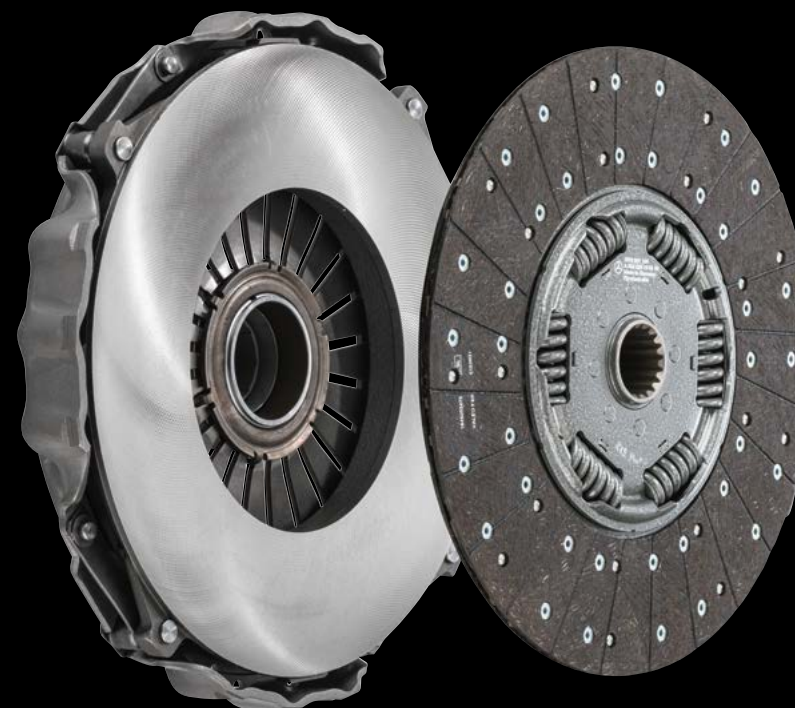

DUAL CLUTCH KITS

25% OFF

This clutch kit is tailored to your truck's drivetrain, delivering smoother operation, reduced noise, and less wear. Manufactured to strict Mercedes-Benz Trucks' quality standards, it's built for reliability and effortless installation.

Suitable for	Version	Part Number	Special Offer Price
Actros 4	Double-plate version, without clutch release bearing	A 029 250 58 01 80	£1,380.00*
Actros 4	Single-plate version, without clutch release bearing	A 029 250 74 01 80	£745.00*

* Purchase price excludes credit for the core return part (plus tax on old part).